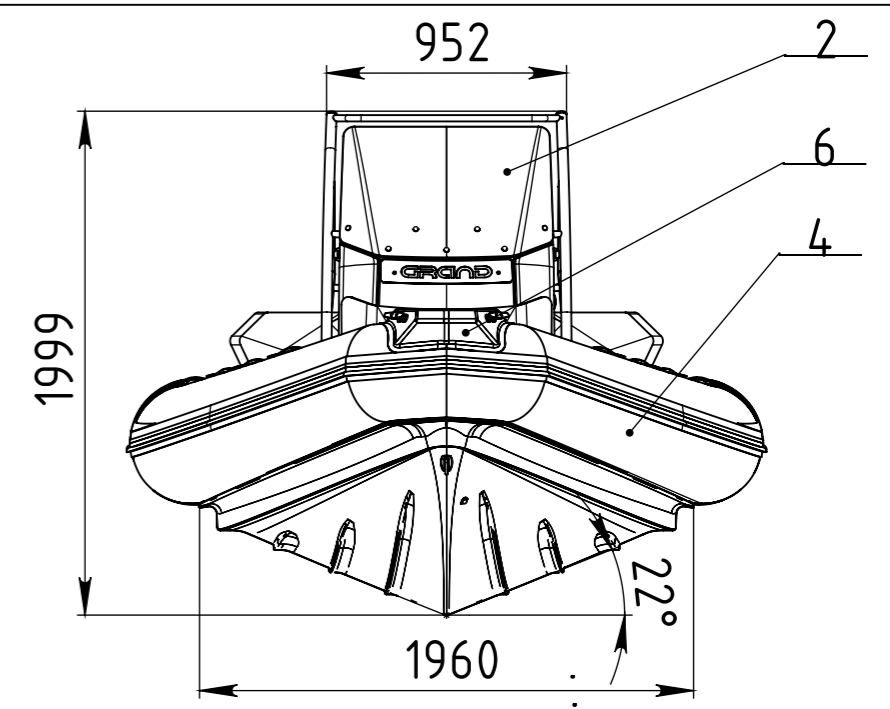

D600-0.00.00.000-03

Item	Designation	Denomination	Qty.
1	26003	Fiberglass hull	1
2	42500	Steering console CL-26 (LUX/ACTIVE)	1
3	40670	Removable front seat SD-07	1
4	35804	Inflate tube	1
5	40600	Rotatable double seat SD-26	1
6	40632	Bow step plate	1
7	50491	Rear central backrest	1
8	50488	Rear right cushion seat	1
9	50493	Rear left backrest	1
10	50480	Anchor cushion	1
11	50481	Front seat	1
12	50493	Rear left cushion seat	1
13	50484	Rear central cushion seat	1
14	50495	Rear right backrest	1
15	40635	Right swimming platform	1
16	40638	Left swimming platform with ladder	1
17	53104	Waterski towing/navigation arch, painted	1

DIMENSION (cm)		CAPACITY		TUBE	
Length overall	615	Passengers capacity	12	Tube diameter (cm)	50
Length internal	439	Max loading capacity (kg)	1110	Number of chambers	5
Width overall	254	Transport gross weight (kg)	707	Tube volume (m³)	2.01
Width internal	154	Bare boat weight (kg)	597	Tube material	PVC/Hypalon
Engine max (HP)	150				
Engine recommended (HP)	130				

Изм.	Лист	№ докум.	Подп.	Дата
Drawn		Miroshnichenko S		
Confirm		Borodin V		

DRIVE D600 LUX		Scale	
		1:30	
16003		Лист 1	Листов 1
		Grand Marine LTD	

Подпись и дата
 Инв. № дубл.
 Взам. инв. №
 Подпись и дата
 Инв. № подл.