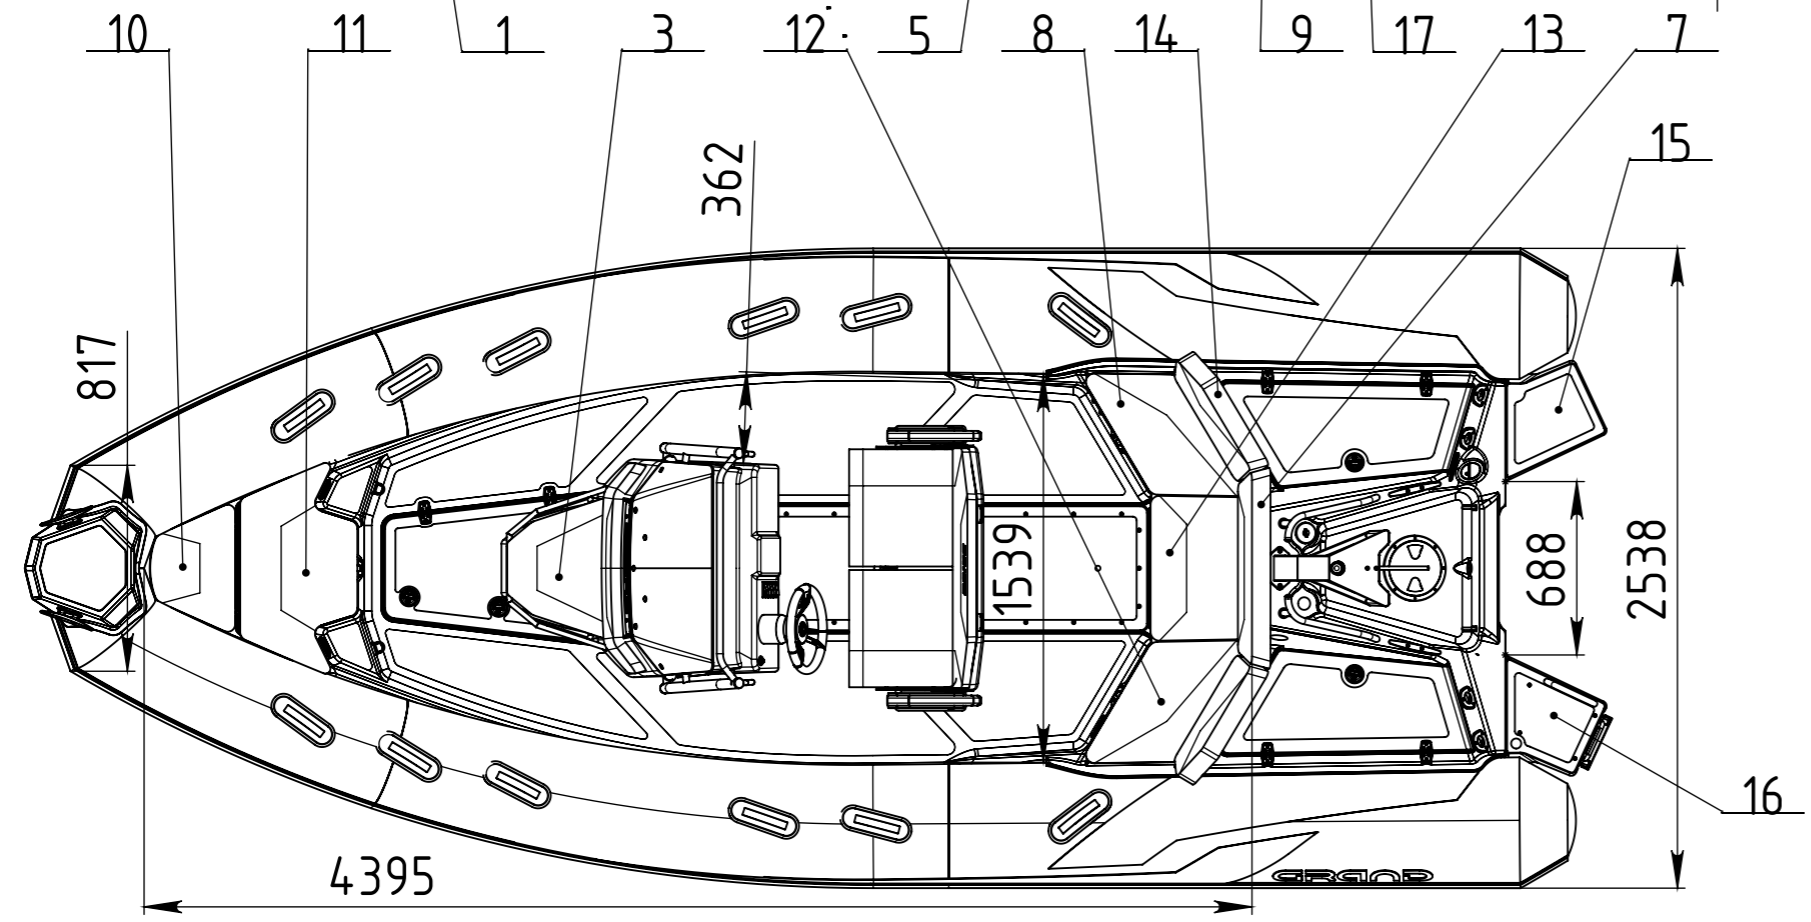

D600-0.00.00.000-03

Item	Designation	Denomination	Qty.
1	26003	Fiberglass hull	1
2	42500	Steering console CL-26 (LUX/ACTIVE)	1
3	40670	Removable front seat SD-07	1
4	35804	Inflate tube	1
5	40600	Rotatable double seat SD-26	1
6	40632	Bow step plate	1
7	50491	Rear central backrest	1
8	50488	Rear right cushion seat	1
9	50493	Rear left backrest	1
10	50480	Anchor cushion	1
11	50481	Front seat	1
12	50493	Rear left cushion seat	1
13	50484	Rear central cushion seat	1
14	50495	Rear right backrest	1
15	40635	Right swimming platform	1
16	40638	Left swimming platform with ladder	1
17	53104	Waterski towing/navigation arch, painted	1

DIMENSION (cm)		CAPACITY		TUBE	
Length overall	615	Passengers capacity	12	Tube diameter (cm)	50
Length internal	439	Max loading capacity (kg)	1110	Number of chambers	5
Width overall	254	Transport gross weight (kg)	707	Tube volume (m³)	2.01
Width internal	154	Bare boat weight (kg)	597	Tube material	PVC/Hypalon
Engine max (HP)	150				
Engine recommended (HP)	130				

Изм.	Лист	№ докум.	Подп.	Дата
Drawn		Miroshnichenko S		
Confirm		Borodin V		

DRIVE D600 LUX		Scale	
		1:30	
16003		Лист 1	Листов 1
		Grand Marine LTD	

Подпись и дата
 Инв. № дубл.
 Взам. инв. №
 Подпись и дата
 Инв. № подл.