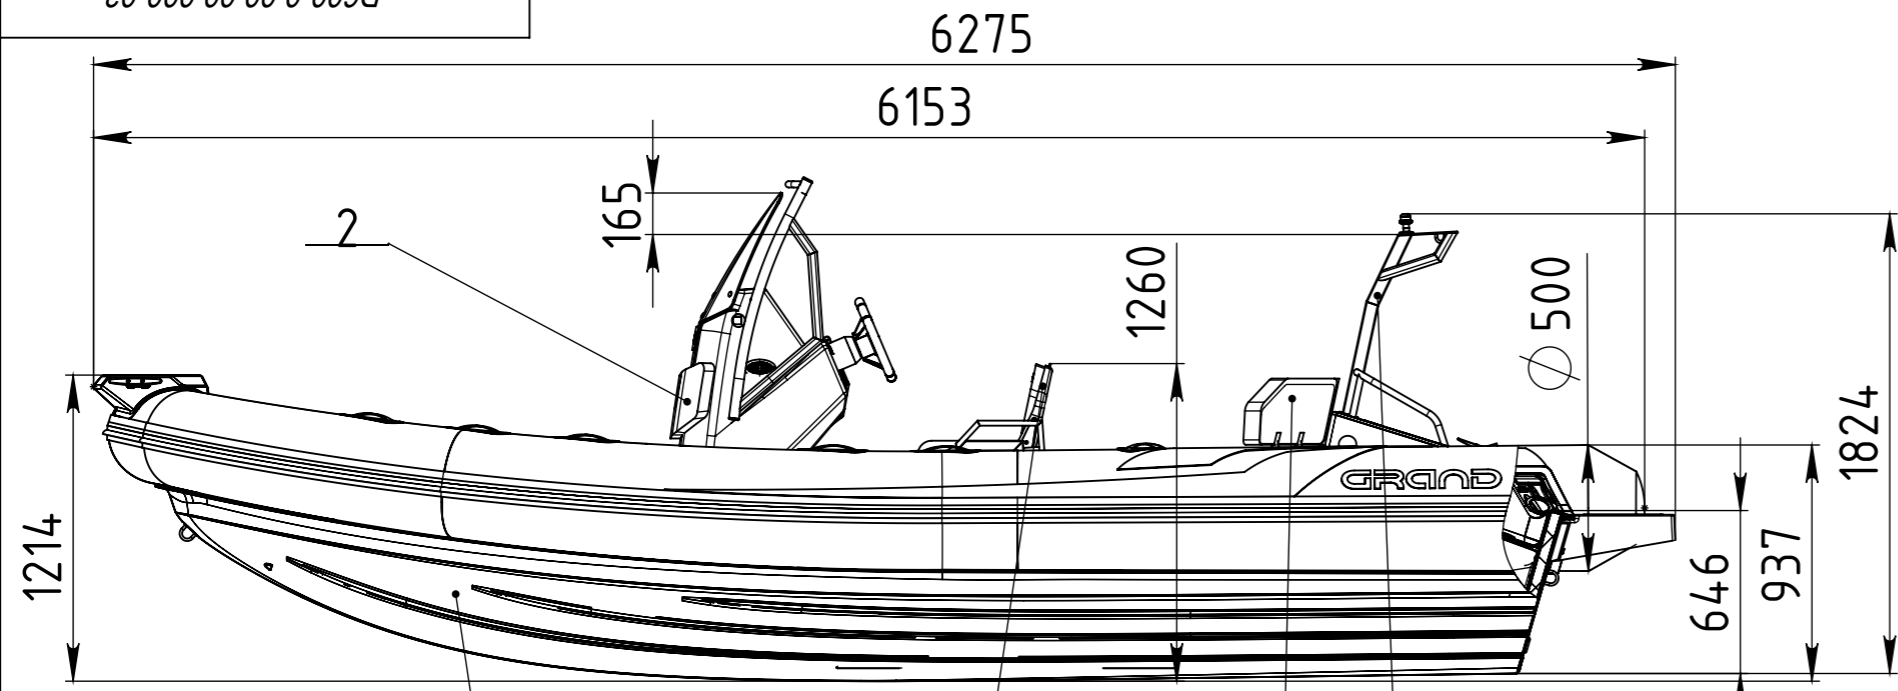

D600-0.00.00.000-03

Item	Designation	Denomination	Qty.
1	26003	Fiberglass hull	1
2	42500	Steering console CL-26 (LUX/ACTIVE)	1
3	40670	Removable front seat SD-07	1
4	35804	Inflate tube	1
5	40600	Rotatable double seat SD-26	1
6	40632	Bow step plate	1
7	50491	Rear central backrest	1
8	50488	Rear right cushion seat	1
9	50493	Rear left backrest	1
10	50480	Anchor cushion	1
11	50481	Front seat	1
12	50493	Rear left cushion seat	1
13	50484	Rear central cushion seat	1
14	50495	Rear right backrest	1
15	40635	Right swimming platform	1
16	40638	Left swimming platform with ladder	1
17	53104	Waterski towing/navigation arch, painted	1

DIMENSION (cm)		CAPACITY		TUBE	
Length overall	615	Passengers capacity	12	Tube diameter (cm)	50
Length internal	439	Max loading capacity (kg)	1110	Number of chambers	5
Width overall	254	Transport gross weight (kg)	707	Tube volume (m³)	2.01
Width internal	154	Bare boat weight (kg)	597	Tube material	PVC/Hypalon
Engine max (HP)	150				
Engine recommended (HP)	130				